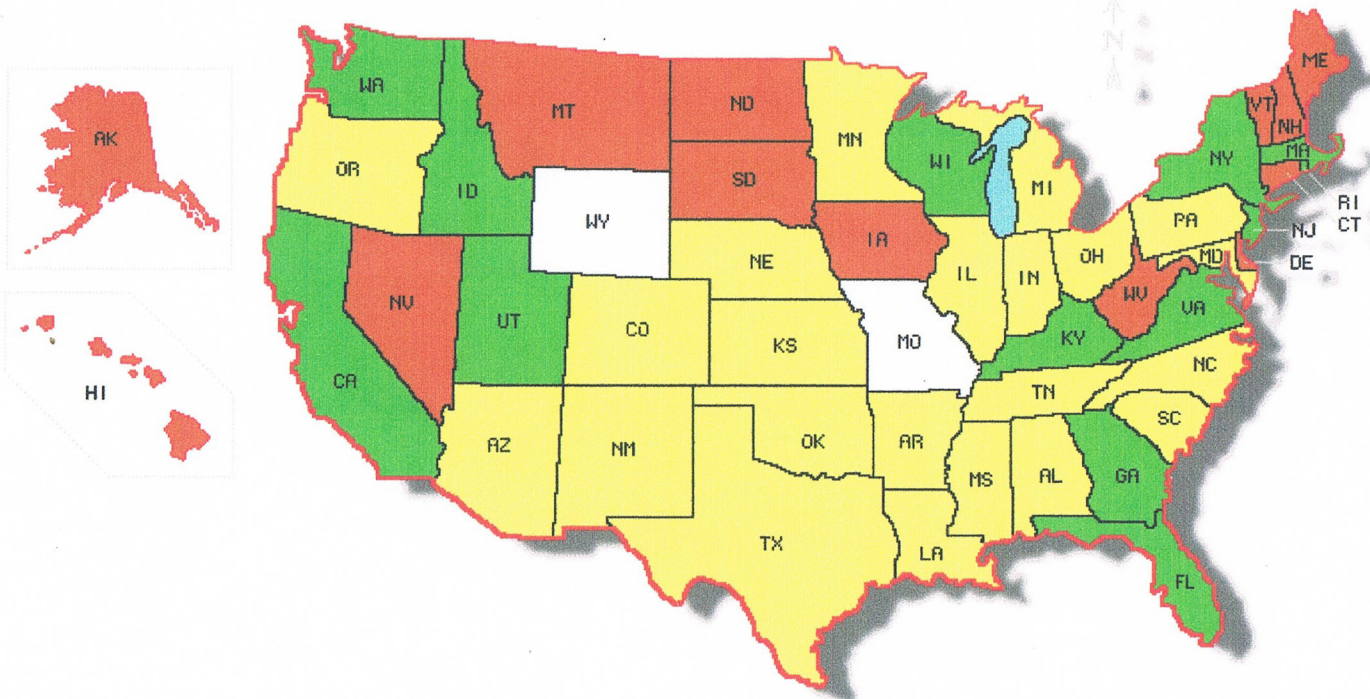

Representative Support on the House Side (H.R. 543) : Total as of June 2, 2014 is 206

Source: diymaps.net (c)

- ORANGE:** 100 percent signed
- GREEN:** 50 percent or more signed
- YELLOW:** Under 50 percent signed
- WHITE:** No signers